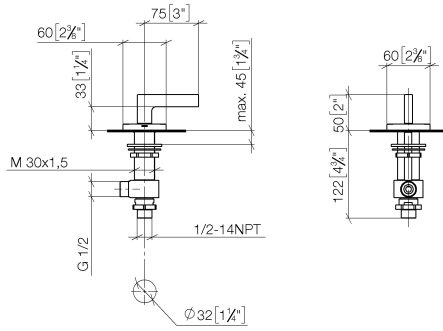

Deck valve anti-clockwise closing cold - Dark Chrome

CL.1

20 000 716

- hole diameter 32 mm
- rosette 60 x 60 mm
- with cold marking

Fits: CL.1, CYO

	Dark Chrome	20 000 716-19
	Chrome	20 000 716-00
	Brushed Platinum	20 000 716-06
	Brushed Durabronze (23kt Gold)	20 000 716-28
	Brushed Champagne (22kt Gold)	20 000 716-46
	Champagne (22kt Gold)	20 000 716-47
	Brushed Dark Platinum	20 000 716-99

20 000 716

mm [inches]

Flow rate chart

20 000 716

Parts for other finishes can be found here: [Chrome](#)

Spare parts list

No.	Item Number	Name	Quantity used	Delivery time
1	90 20 70 057 01-19	handle (cold)	1	20
2	04 17 11 058 32 90	side panel	1	2
3	90 90 03 132 00 90	top	1	2
4	04 23 10 032 78 90	fixing set	1	2
5	04 17 11 023 10 90	distributor	1	2
6	09 30 11 059 90	disc	1	2
7	09 23 10 012 90	nut	1	2