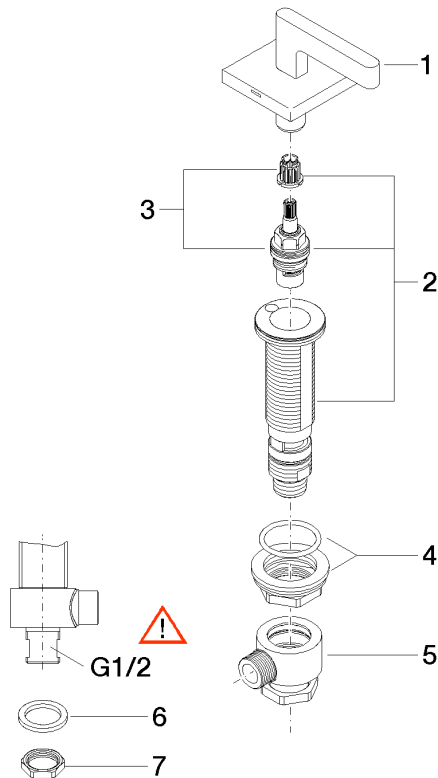

Deck valve anti-clockwise closing cold - Dark Chrome

CL.1

20 000 716

- hole diameter 32 mm
- rosette 60 x 60 mm
- with cold marking

Fits: CL.1, CYO

	Dark Chrome	20 000 716-19
	Chrome	20 000 716-00
	Brushed Platinum	20 000 716-06
	Brushed Durabronze (23kt Gold)	20 000 716-28
	Brushed Champagne (22kt Gold)	20 000 716-46
	Champagne (22kt Gold)	20 000 716-47
	Brushed Dark Platinum	20 000 716-99

20 000 716

mm [inches]

Flow rate chart

20 000 716

Parts for other finishes can be found here: [Chrome](#)

Spare parts list

No.	Item Number	Name	Quantity used	Delivery time
1	90 20 70 057 01-19	handle (cold)	1	20
2	04 17 11 058 32 90	side panel	1	2
3	90 90 03 132 00 90	top	1	2
4	04 23 10 032 78 90	fixing set	1	2
5	04 17 11 023 10 90	distributor	1	2
6	09 30 11 059 90	disc	1	2
7	09 23 10 012 90	nut	1	2